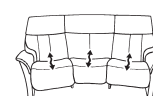

also available with electric motor
W: 153 x D: 91 x H: 107 cm

Armchair with Cumuly function

also available with electric motor
Lg: W: 96 x D: 91 x H: 107 cm
Sm: W: 89 x D: 91 x H: 107 cm

Curved sofa / home cinema with Cumuly function + rack & retractable middle back

also available with electric motor
W: 213 x D: 102 x H: 107 cm

Adjustable storage footstool

Lg: W: 85 x D: 54 x H: 43 cm
Sm: W: 68 x D: 54 x H: 43 cm

3 seater sofa with high fixed back

W: 210 x D: 91 x H: 107 cm

2.5 seater sofa with high fixed back

W: 173 x D: 91 x H: 107 cm

2 seater sofa with high fixed back

W: 153 x D: 91 x H: 107 cm

Armchair with high fixed back

W: 96 x D: 91 x H: 107 cm

Round sofa with Cumuly function