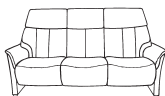

3 seater sofa with Cumuly function

also available with electric motor
W: 210 x D: 91 x H: 107 cm

2.5 seater sofa with Cumuly function

also available with electric motor
W: 173 x D: 91 x H: 107 cm

2 seater sofa with Cumuly function

also available with electric motor
W: 153 x D: 91 x H: 107 cm

Armchair with Cumuly function

also available with electric motor
Lg: W: 96 x D: 91 x H: 107 cm
Sm: W: 89 x D: 91 x H: 107 cm

Curved sofa / home cinema with Cumuly function + rack & retractable middle back

also available with electric motor
W: 213 x D: 102 x H: 107 cm

Adjustable storage footstool

Lg: W: 85 x D: 54 x H: 43 cm
Sm: W: 68 x D: 54 x H: 43 cm

3 seater sofa with high fixed back

W: 210 x D: 91 x H: 107 cm

2.5 seater sofa with high fixed back

W: 173 x D: 91 x H: 107 cm

2 seater sofa with high fixed back

W: 153 x D: 91 x H: 107 cm

Armchair with high fixed back

W: 96 x D: 91 x H: 107 cm

Round sofa with Cumuly function